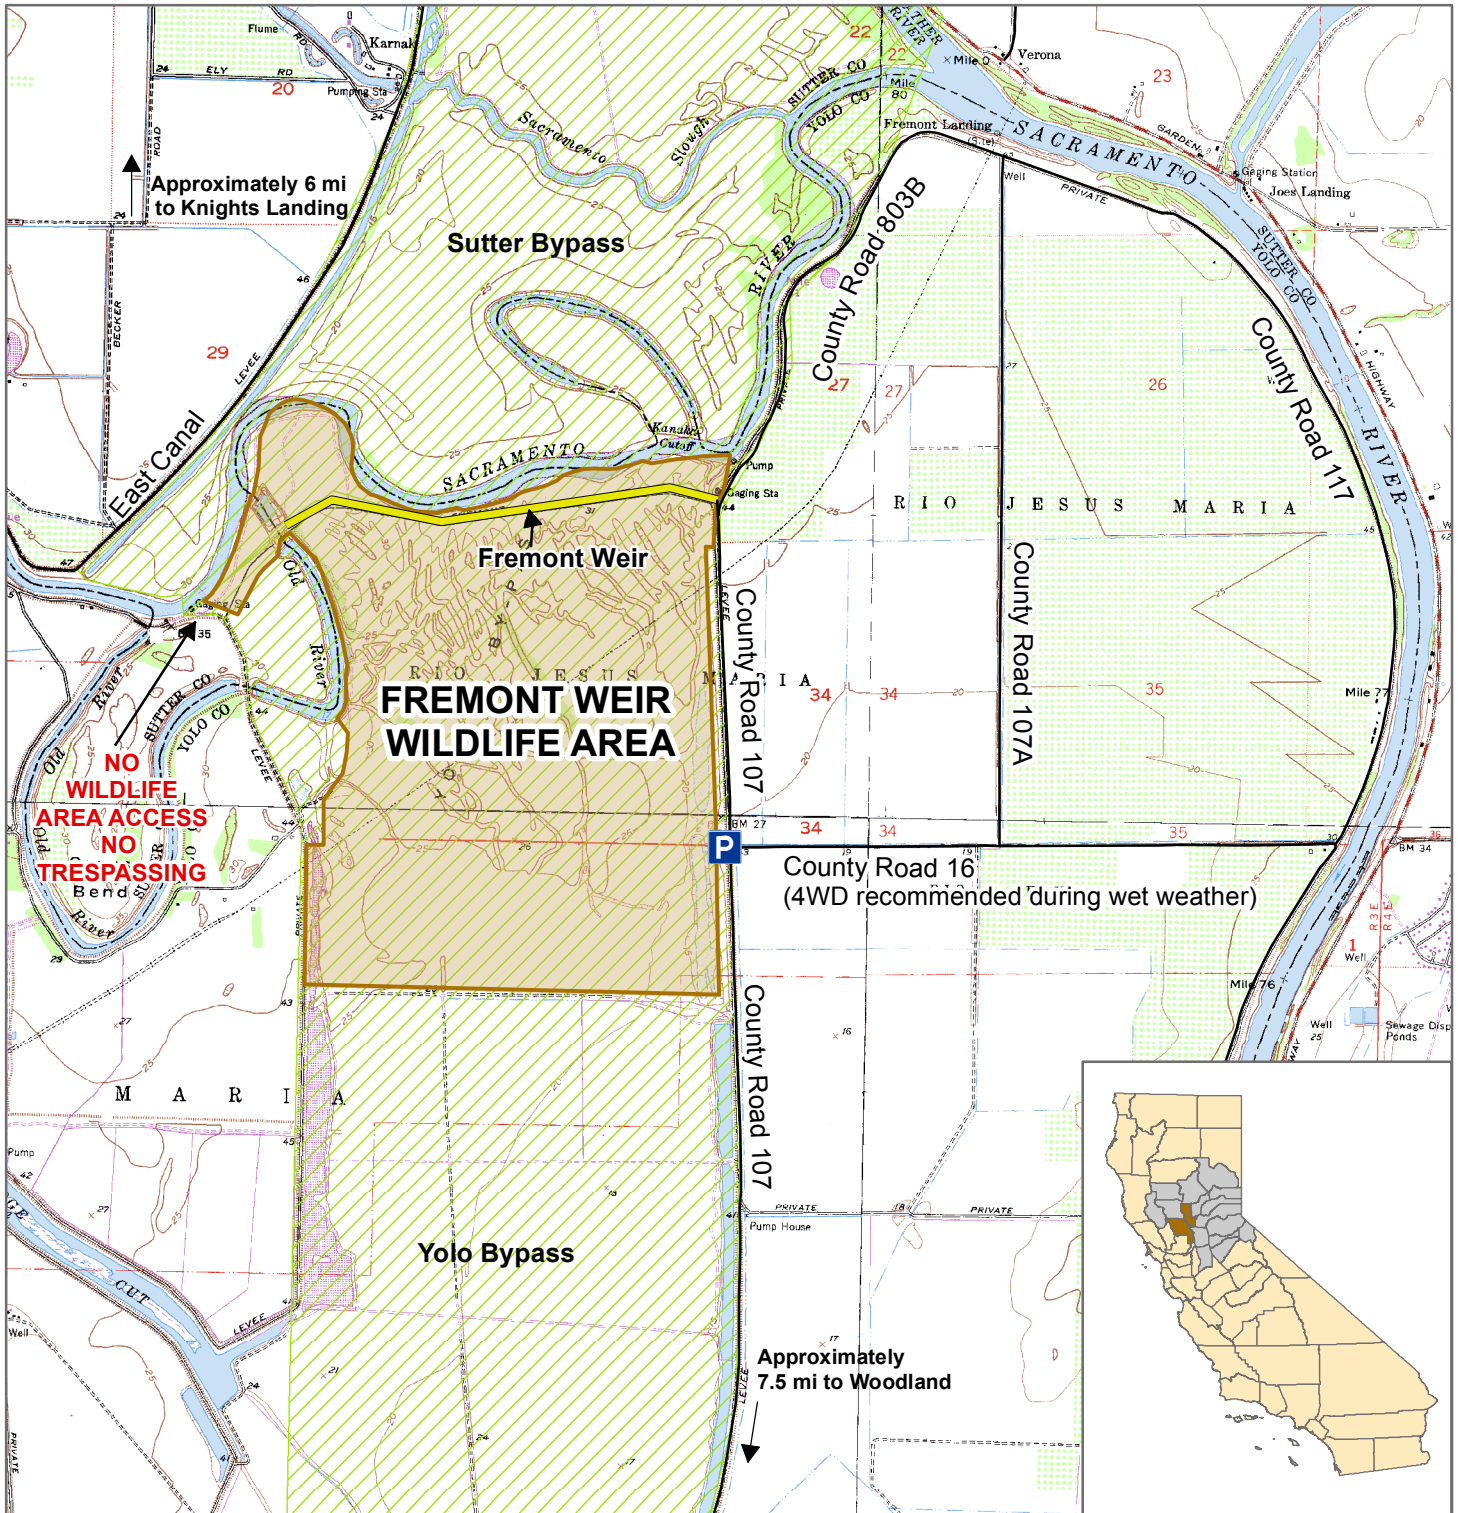

# California Department of Fish and Wildlife North Central Region FREMONT WEIR WILDLIFE AREA Sutter and Yolo Counties

-  Wildlife Area
-  Bypass
-  Parking Lot
-  Fremont Weir
-  Local Road

Disclaimer: Boundaries are approximate.  
Maps are intended for general purposes only.